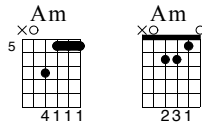

Cuss Cuss

Horace Andy

Standard tuning

♩ = 120

S-Gt

Am Am Am Am Am Am Am Am

mf

1 2 3 4