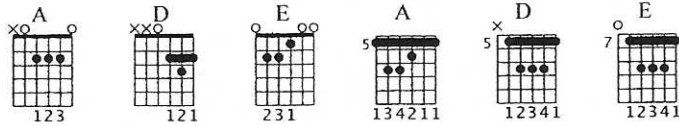

Stir it Up

Bob Marley

Standard tuning

♩ = 120

open chords

A A A A D D

S-Gt

mf

T	0	0	0	0	0	2	2
A	2	2	2	2	2	3	3
B	2	2	2	2	2	0	0
B	0	0	0	0	0		

Bar Chords

E E A A A A

T	0	0	5	5	5	5	5
A	0	0	5	5	5	5	5
B	1	1	6	6	6	6	6
B	2	2	7	7	7	7	7
B	2	2	7	7	7	7	7
B	0	0	5	5	5	5	5

Bass/Guitar Line

D D E E