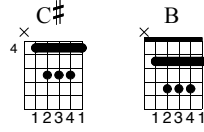

Ring The Alarm

Stalag Rub A Dub

Tenor Saw

Standard tuning

$\text{♩} = 120$

S-Gt

1 C#

mf

2 B

T

A

B

4 4 6 4 6 2 2 2