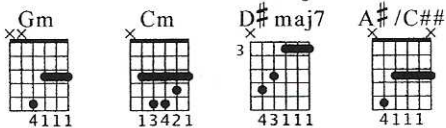

I Shot the Sheriff

Bob Marley

Standard tuning

$\text{♩} = 120$

S-Gt

Intro

mf

T
A
B