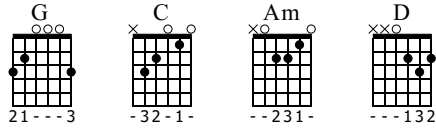

Twinkle, Twinkle Little Star

Standard tuning

$\text{♩} = 80$

1 G C G Am G D G

2 0 0 3 3 2 0 0 3 3 1 1 0 0 4 2 2 0

Twin- kle, twin- kle lit- tle star, how I wonder what you are,

5 G C G D G C G D

3 3 1 1 6 0 0 2 7 3 3 1 1 8 0 0 2

up a- bove the world so high like a diamond in the sky,

9 G C G Am G D G

0 0 3 3 10 0 0 3 11 1 1 0 0 12 2 2 0

twin- kle, twin- kle lit- tle star, how I wonder what you are.