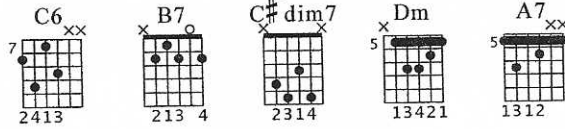

Jattendrai

Django

Standard tuning

♩ = 120

S-Gt

(G FORM) (G FORM) (E FORM) (E FORM)

C6 B7 C# dim7 Dm A7

mf